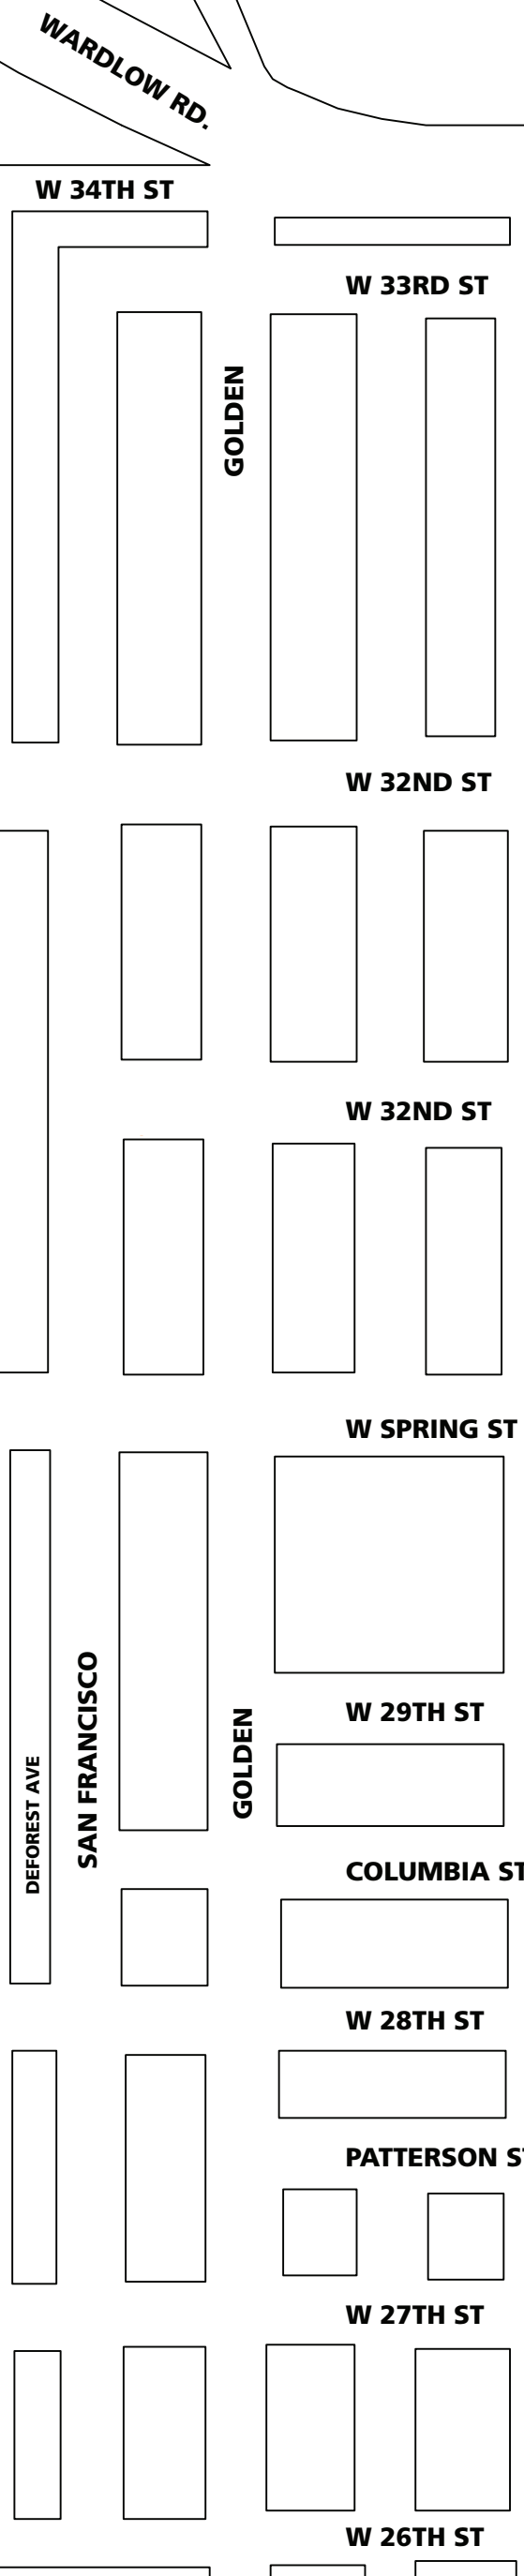

5K RACE ROUTE

START

FINISH

WILLOW ST.

WILLOW ST.

LONG BEACH BLVD.

PACIFIC COAST HWY.

RIVER

RIVER

RIVER

-  On Course Water Stations
-  On Course Entertainment