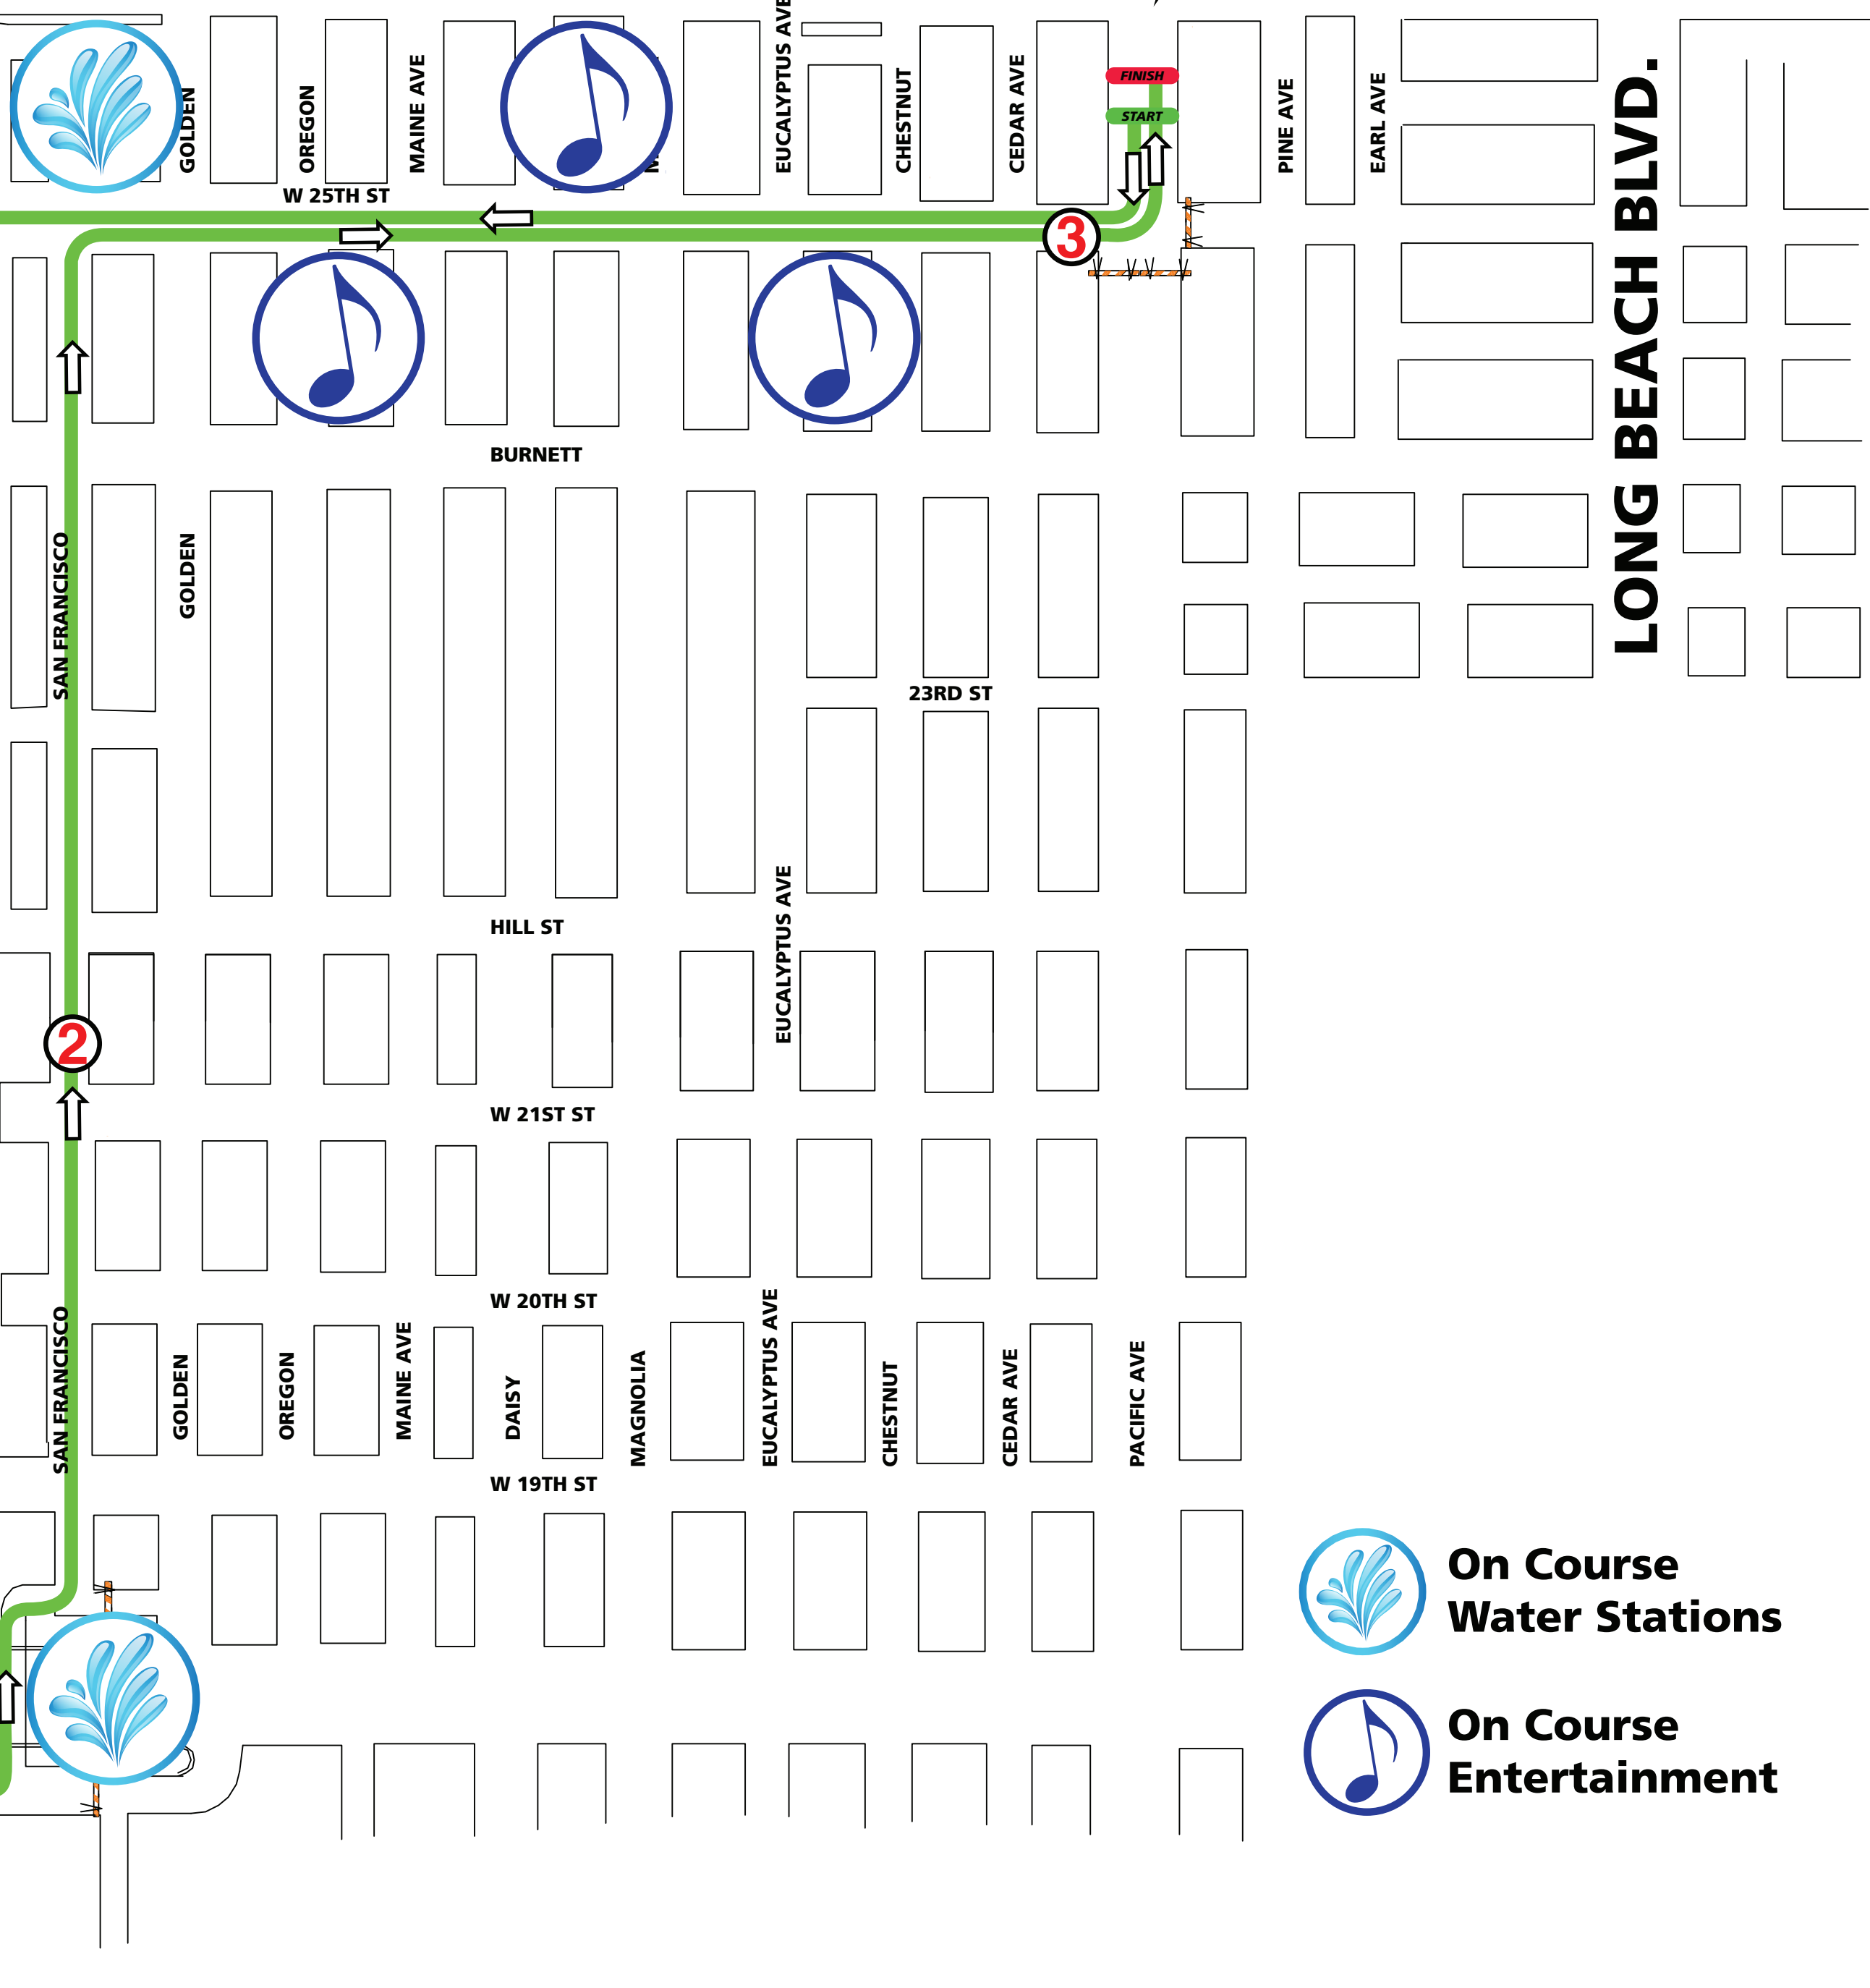

5K RACE ROUTE

START

FINISH

WILLOW ST.

WILLOW ST.

LONG BEACH BLVD.

PACIFIC COAST HWY.

RIVER

RIVER

RIVER

-  On Course Water Stations
-  On Course Entertainment