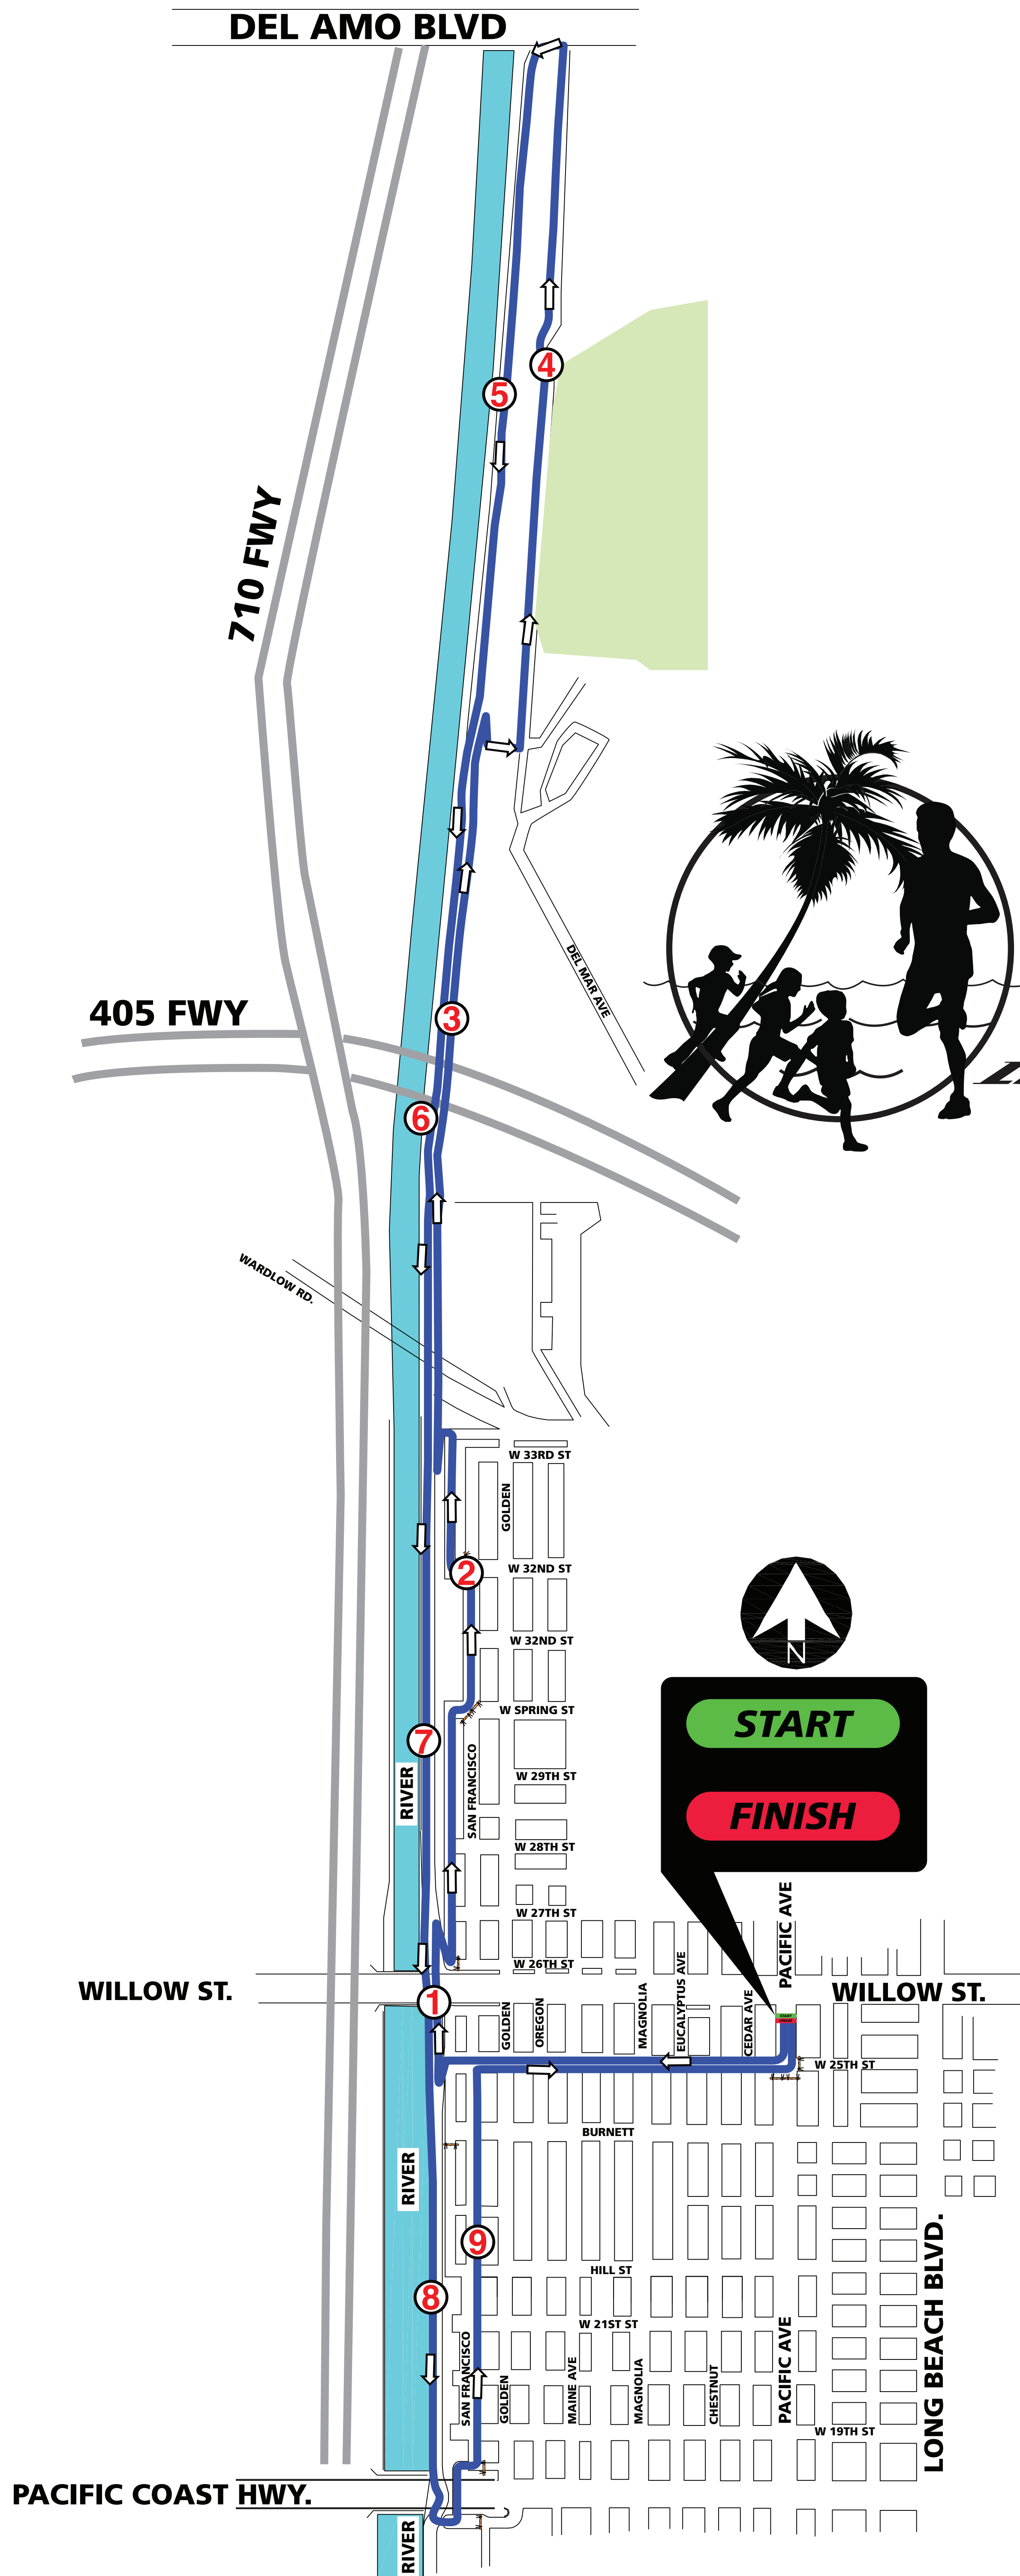

10 MILLER RACE ROUTE

Wrigley
River Run
IBNFI